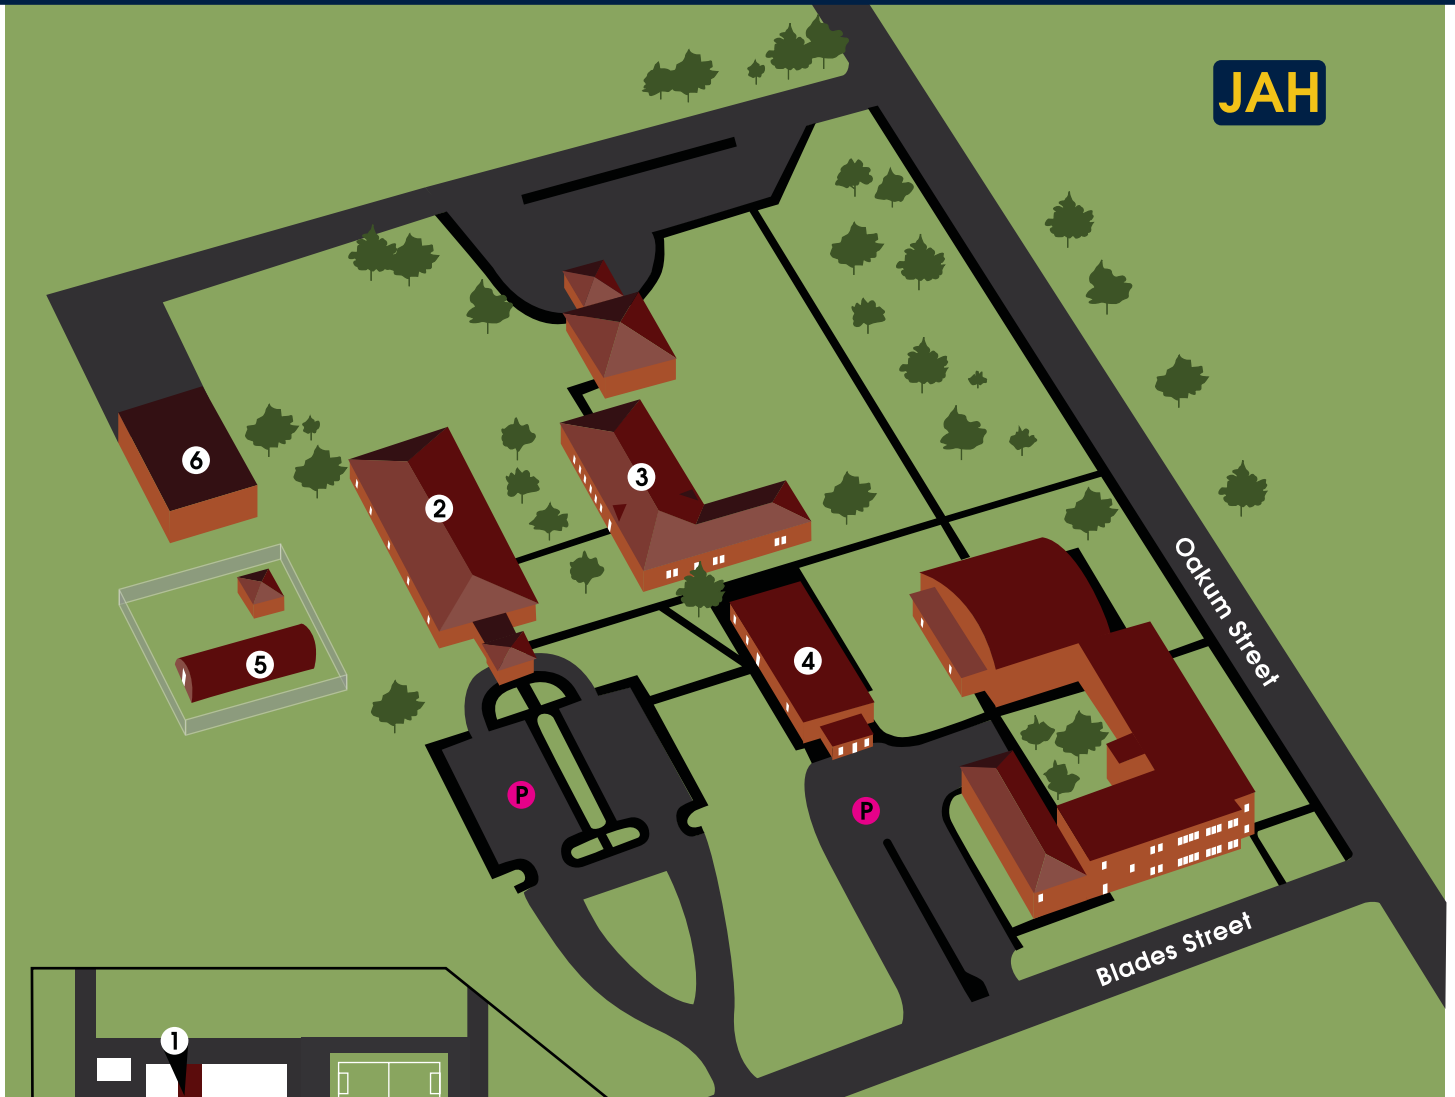

Edenton-Chowan Campus Map

1316-C Broad Street, Edenton, NC 27932 P (252) 482-7900 F (252) 482-7999

Campus Key

- ① - Administration Building/GED/Computer Labs/
Basic Skills/Testing
- ② - Industrial Tech Building/HVAC/Electrical/
Construction/Agriculture
- ③ - Corporate & Continuing Education Building
- ④ - Culinary
- ⑤ - Greenhouse
- ⑥ - Boat Building Lab
- P - Parking Lot
- JAH - John A. Holmes High School
- C - Edenton-Chowan Main Campus