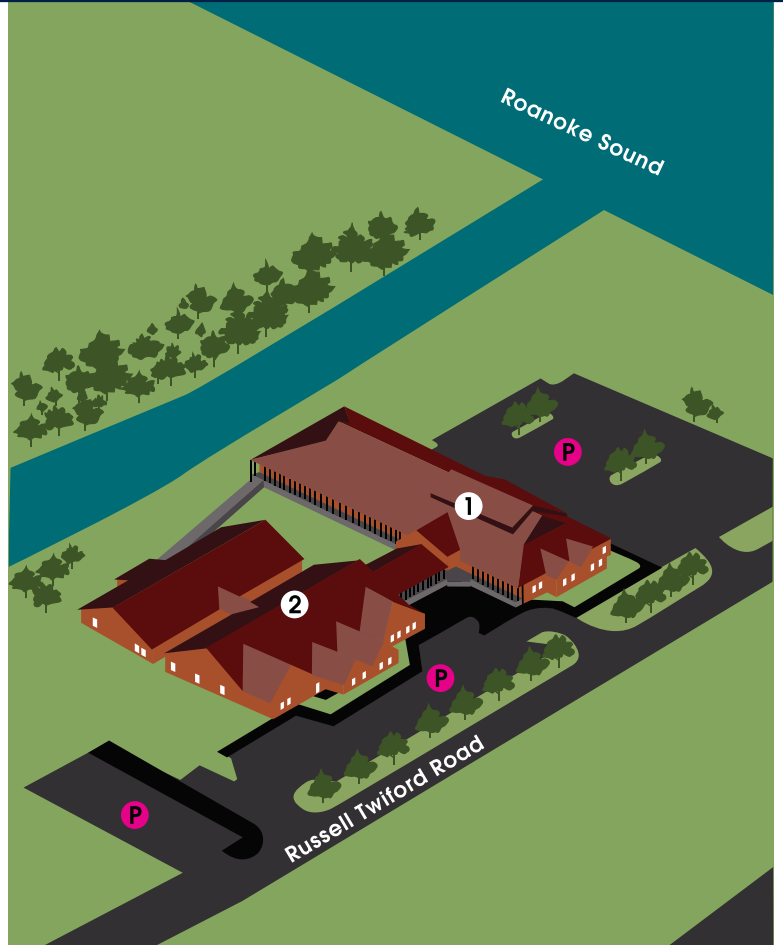

Dare County Campus Map

132 Russell Twiford Road, Manteo, NC 27954 **P** (252) 473-2264 **F** (252) 473-5497

Roanoke Island Campus

Russell Twiford Campus

Campus Key

- 1** - Diane Baum St. Clair Technology Education Center/Lecture Hall/Information Hwy Room/Classes
- 2** - COA Dare County Campus/Administration Building/Library/Student Center/Labs/Classes
- 3** - COA Dare County Auditorium
- 4** - Continuing Education Building
- 5** - Basic Skills Building
- 6** - Culinary
- 7** - Professional Arts Building
- 8** - Boat Garage
- P** - Parking Lot