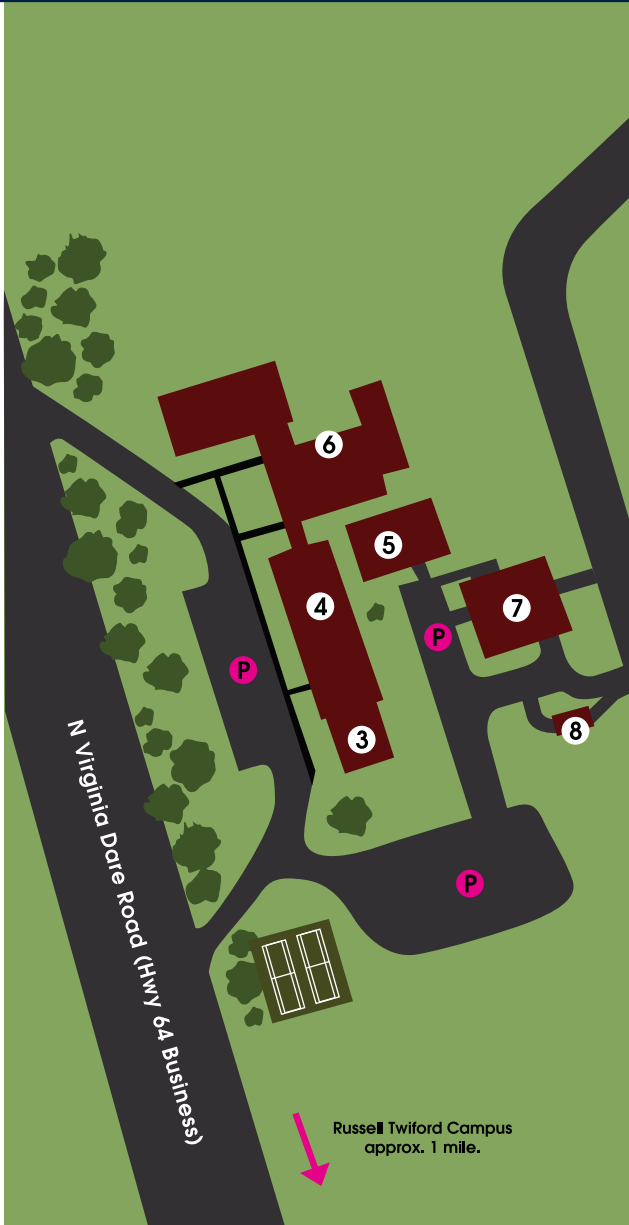

Dare County Campus Map

132 Russell Twiford Road, Manteo, NC 27954 **P** (252) 473-2264 **F** (252) 473-5497

Roanoke Island Campus

Russell Twiford Campus

Campus Key

- 1** - Diane Baum St. Clair Technology Education Center/Lecture Hall/Information Hwy Room/Classes
- 2** - COA Dare County Campus/Administration Building/Library/Student Center/Labs/Classes
- 3** - COA Dare County Auditorium
- 4** - Continuing Education Building
- 5** - Basic Skills Building
- 6** - Culinary
- 7** - Professional Arts Building
- 8** - Boat Garage
- P** - Parking Lot