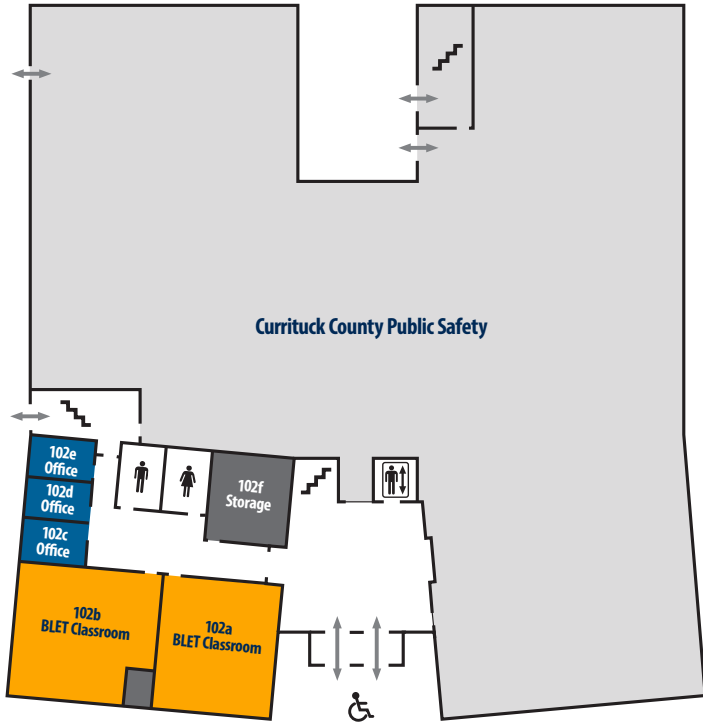

COLLEGE OF THE
ALBEMARLE

COA - Currituck

107 College Way
Barco, NC 27917

A Building (Aviation/Administration) Floor 1

B Building
(Public Safety Building)
 Floor 1

B Building
(Public Safety Building)
 Floor 2

C Building
(EMS Building)
 Floor 1