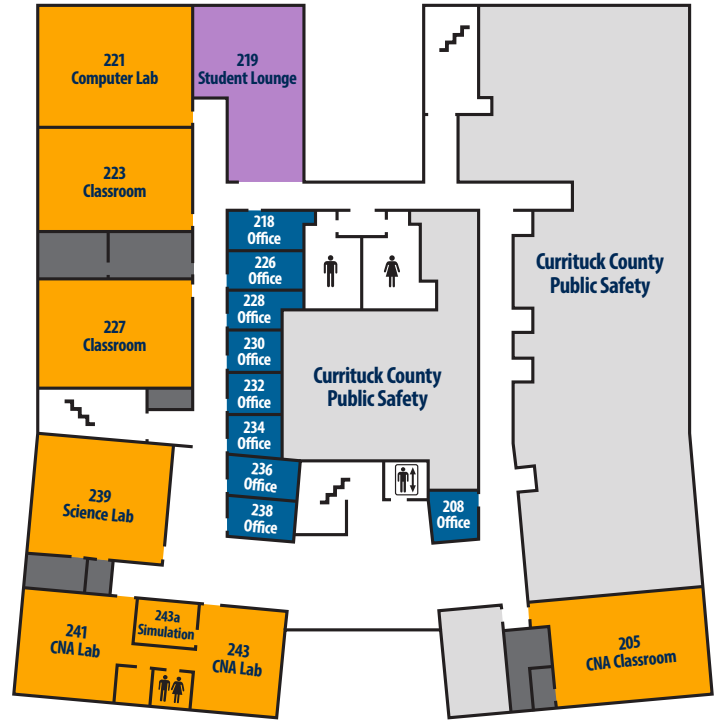

COLLEGE OF THE
ALBEMARLE

COA - Currituck

107 College Way
Barco, NC 27917

A Building (Aviation/Administration) Floor 1

B Building
(Public Safety Building)
 Floor 1

B Building
(Public Safety Building)
 Floor 2

C Building
(EMS Building)
 Floor 1