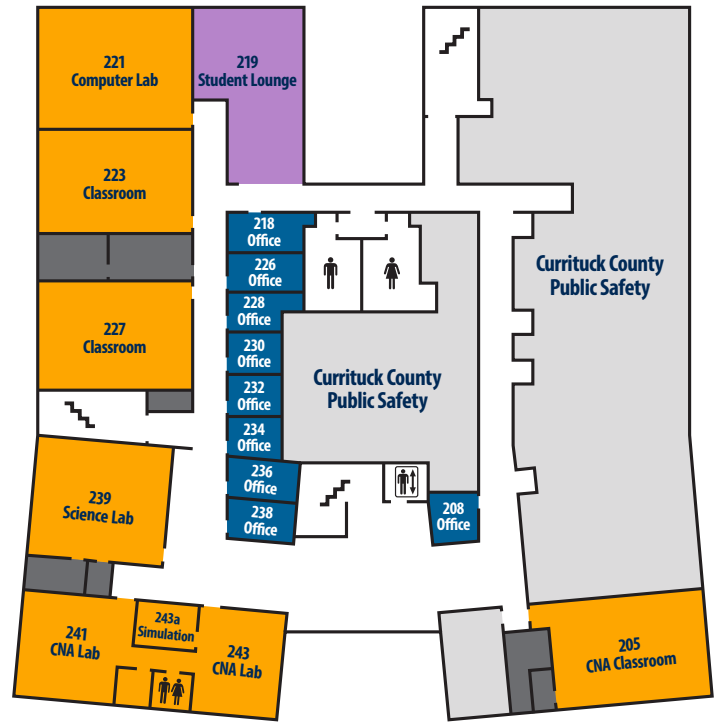

COLLEGE OF THE
ALBEMARLE

COA - Currituck

A Building (Aviation/Administration) Floor 1

B Building
(Public Safety Building)
 Floor 1

B Building
(Public Safety Building)
 Floor 2

C Building
(EMS Building)
 Floor 1