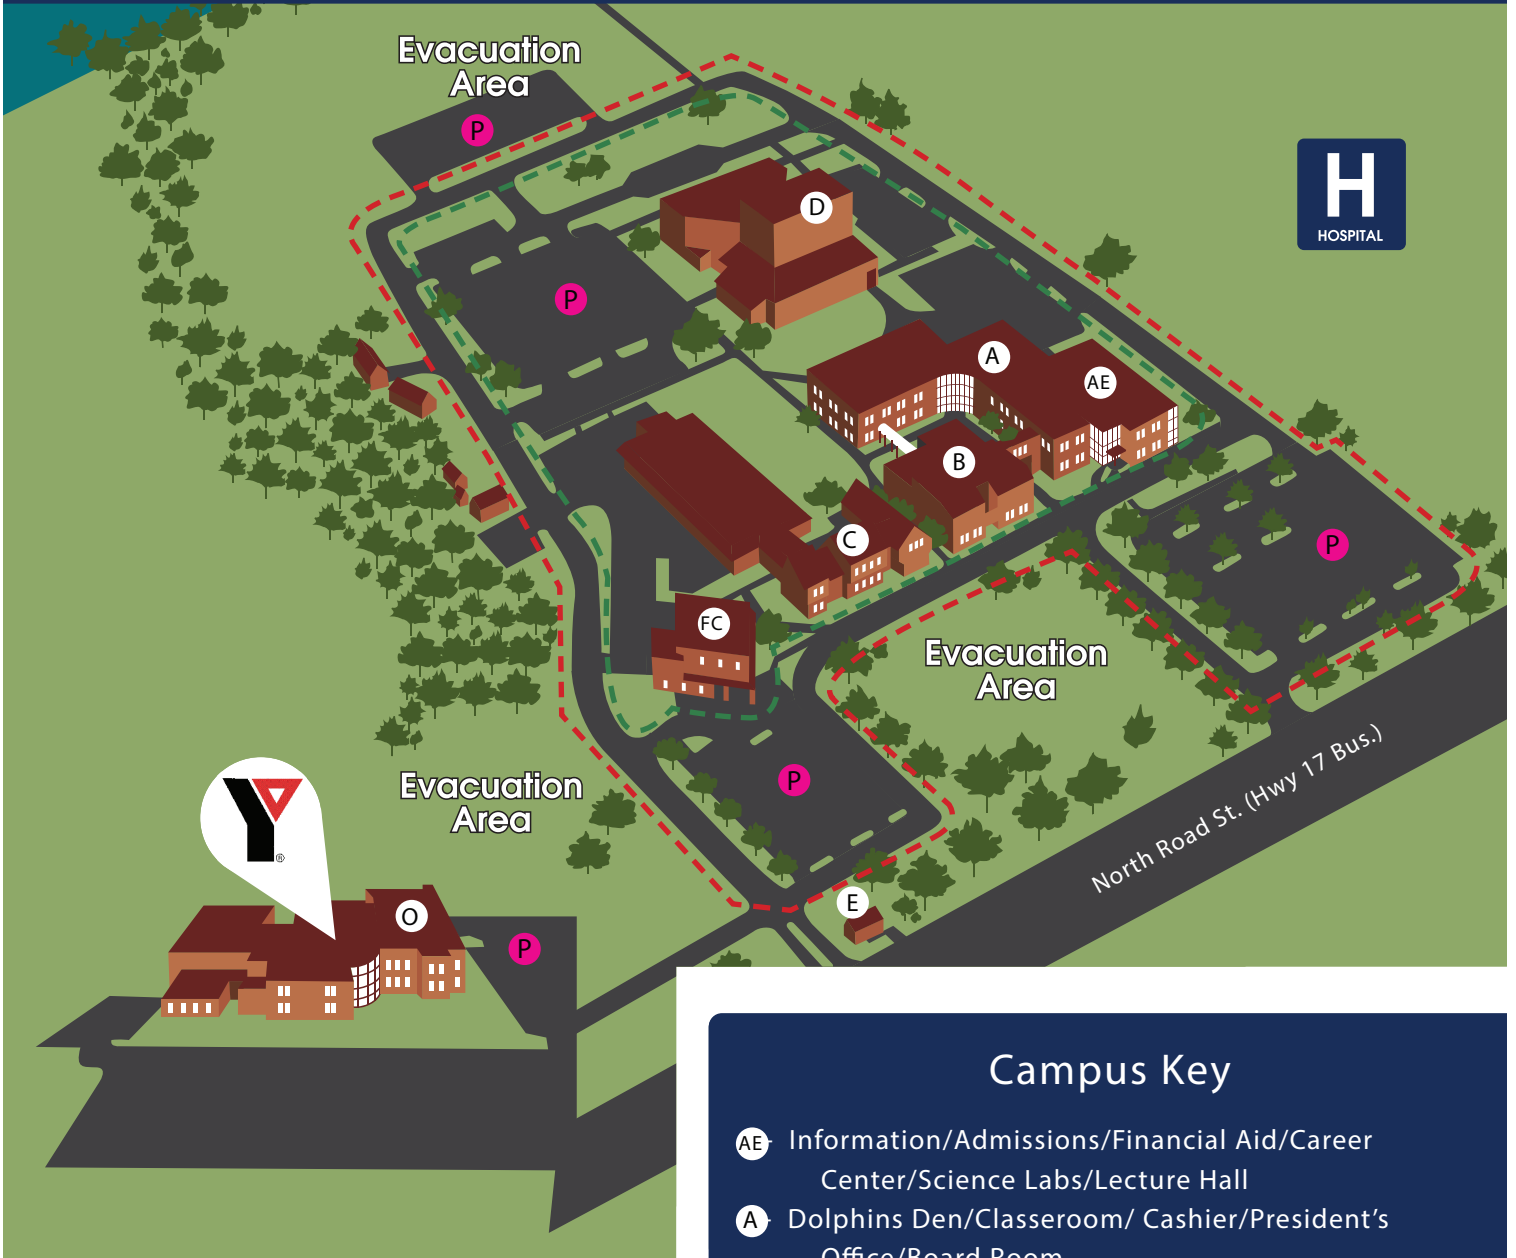

COA - Elizabeth City Campus Map

1208 N. Road Street, Elizabeth City, NC 27906 P (252) 335-0821 F (252) 335-2011

- Inner Loop (Green Dotted Line) = 3000 ft (.57 mi)
- Outer Loop (Red Dotted Line) = 4190 ft (.79 mi)

COLLEGE OF THE ALBEMARLE

Campus Key

- (AE) Information/Admissions/Financial Aid/Career Center/Science Labs/Lecture Hall
- (A) Dolphins Den/Classroom/ Cashier/President's Office/Board Room
- (B) Library/Testing Center/Academic Support Center
- (C) Cosmetology/Welding/Adult High School/Basic Skills Early College/COA Bookstore/Fine Arts Studio
- (D) Performing Arts Center
- (FC) Foreman Technology Center/Continuing Education Workforce Development & Career Readiness Small Business Center
- (O) Owens Health Science Center
- (P) Parking Lot
- (H) Sentara Albemarle Medical Center
- (Y) Albemarle Family YMCA