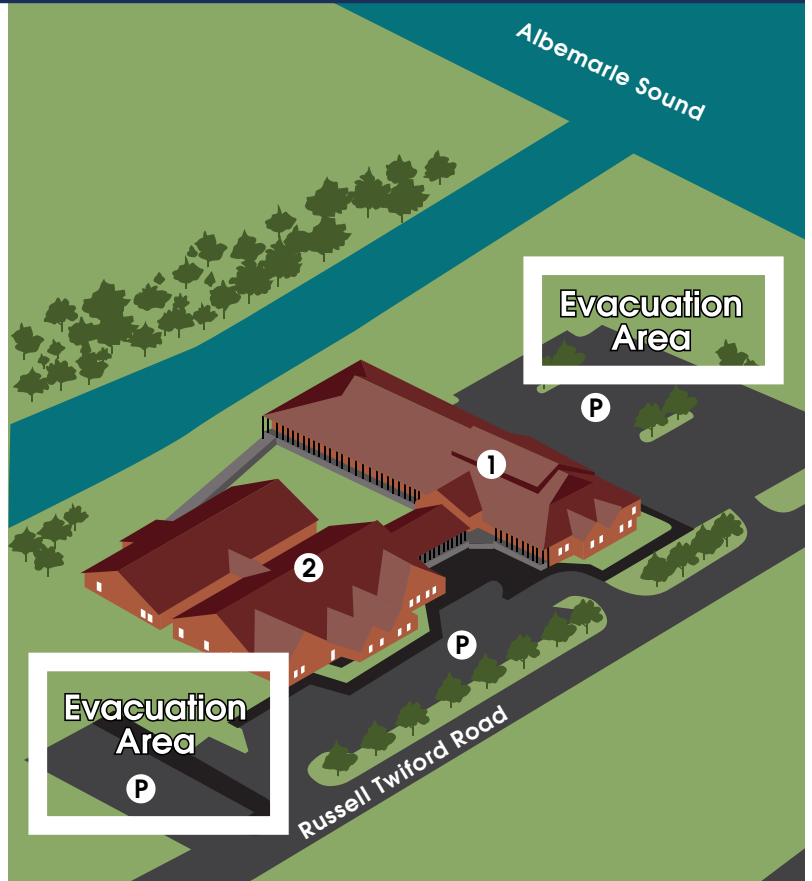

Dare County Campus Map

132 Russell Twiford Road, Manteo, NC 27954 P (252) 473-2264 F (252) 473-5497

Roanoke Island Campus

Russell Twiford Campus

Campus Key

- 1** - Diane Baum St. Clair Technology Education Center/Lecture Hall/Information Hwy Room/Classes
- 2** - COA Dare County Campus/Administration/Student Services/Library/Student Center/Labs/Classes
- 3** - Workforce Development & Continuing Education/Small Business Center
- 4** - Basic Skills Building/GED Building
- 5** - Dare County Alternative School
- 6** - Professional Arts Building
- 7** - Boat Garage
- P** - Parking Lot

COLLEGE OF THE ALBEMARLE